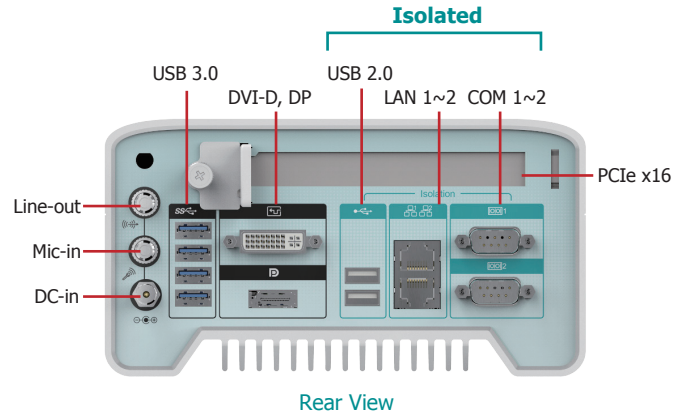

High-End & Fanless Medical Computing System Powered by 6th Gen Intel® Core™ i7/i5

- **Processors**
- **PCIe x16 & M.2**
- **Compact Size**
- **4K2K Resolution**

MD711-SU	
Processor	6th Gen Intel® Core™ i7/i5 Processor
Chipset	ULT SoC
Memory	2 DDR4 SODIMM up to 32GB
Display Output	1 DP or HDMI, 1 DVI-D
Storage	1 2.5" SATA Drive Bay
Expansion	1 PCIe x16, 1 Mini PCIe (PCIe/USB), 1 M.2 (PCIe/USB/SATA)
Ethernet	1 Intel® I219 GLAN, 1 Intel® I211 GLAN
USB	4 USB 3.0 (Type A), 2 USB 2.0 (Type A)
COM	2 RS-232
Power Input	Wide Voltage 9~36V DC-in
Operating Temperature	0°C~40°C
Dimensions	182mm x 97.6mm x 200mm (W x H x D)
Construction	Aluminum + Metal Aluminum
Mounting	Wall Mount

Features

Fanless and easy clean design without air holes for medical purposes

4KV Isolated I/O ports support: 2 Intel GbE, 2 COM, 2 USB 2.0

Compliant with multiple international medical certifications

Headquarters DFI Inc.